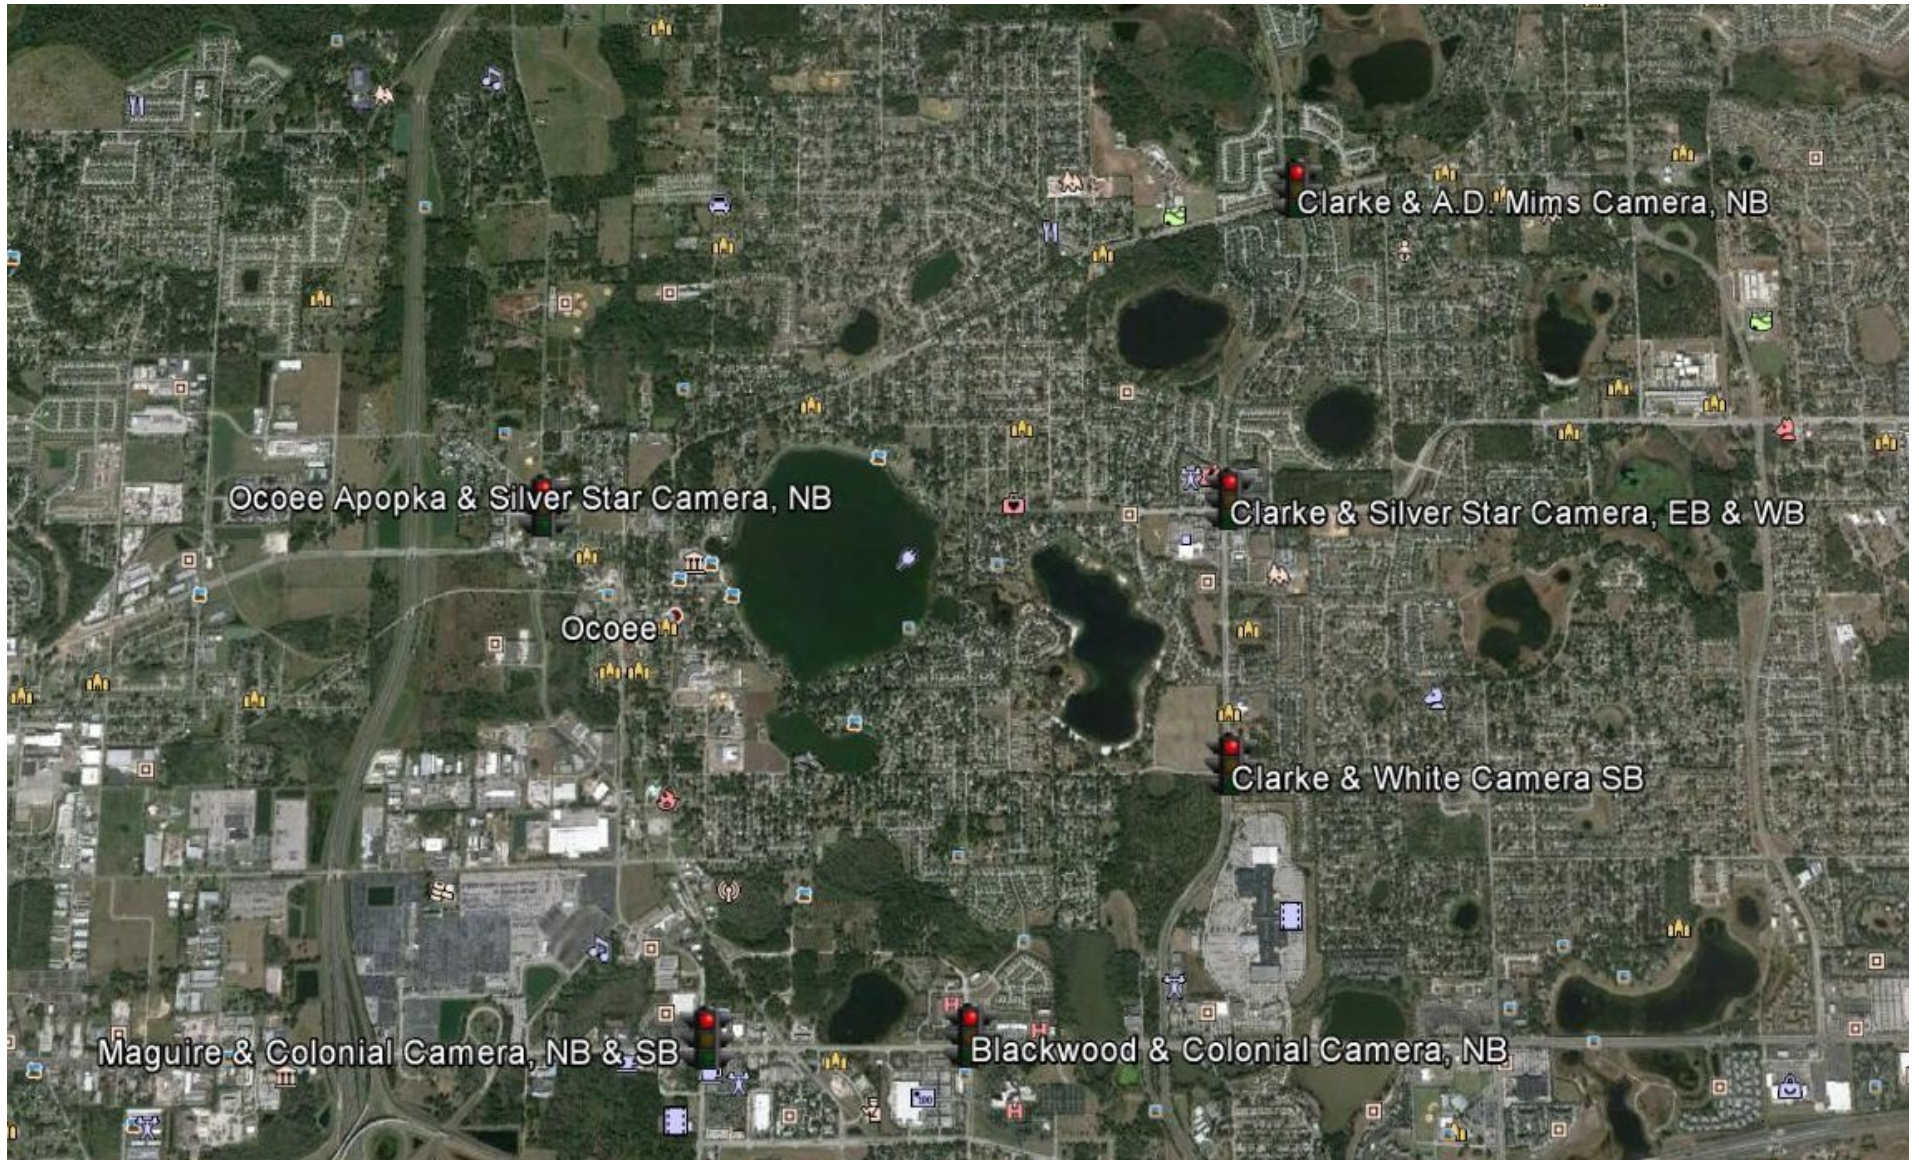

## City of Ocoee Red Light Camera Locations

OE01-NB Maguire Road @ SR 50

July 2009

OE05-SB Clarke Road @ White Road

December 2009

OE02-SB Maguire Road @ SR 50

July 2009

OE10/12-EB SR 438 @ Clarke Road

July 2013

OE03- NB Blackwood Ave @ SR 50

December 2009

OE13- NB Ocoee-Apopka @ SR 438

January 2014

OE04-NB Clarke Road @ AD Mims Road

December 2009

OE14/15 WB SR 438 @ Clarke Road