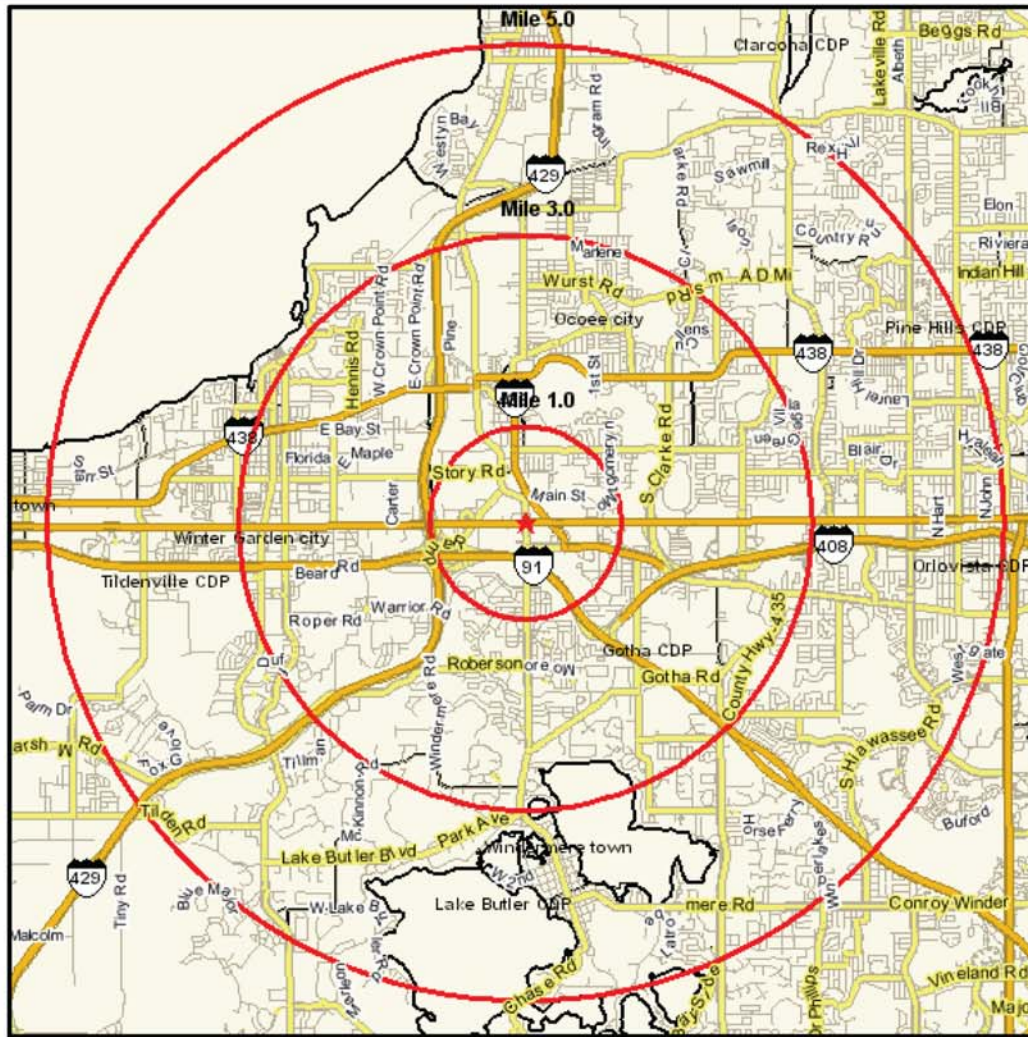

# Fifty West Snap Shot Map

## Area Map

MAGUIRE RD AT W COLONIAL DR  
 OCOEE, FL 34761  
 Coord: 28.551625, -81.542099  
 Radius - See Appendix for Details